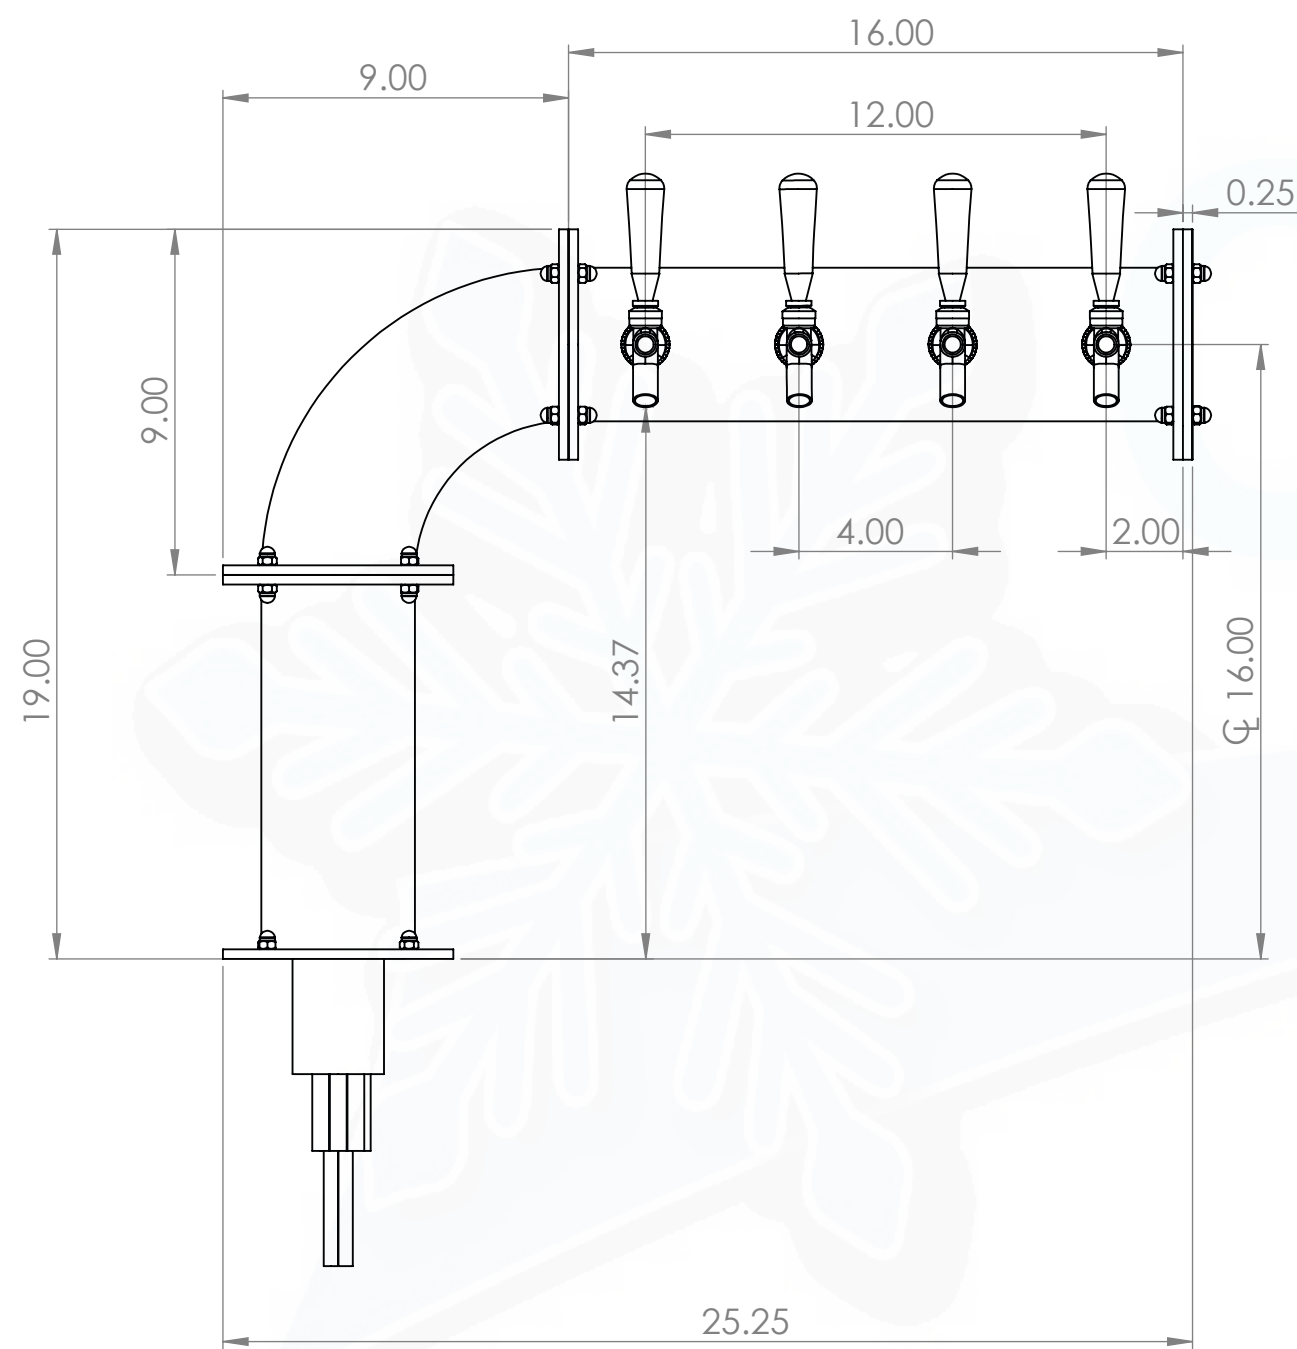

Isometric View
(For reference purpose only)

304SS tube connected to CBS NSF Flexible Total Barrier Tubing to 15lbs of Restriction

Suggested Drip Tray:
 BB716316 - 16" x 7" PVD/BSS Drip Tray
 BB716416 - 16" X 7" PVD/BSS Spray Drip Tray

Name		Date		Title:		
Drawn By:	Chillmax Beverages Solutions, LLC	11/15/2024		4T(4" OC) CANDY GOLD LINX L7 CH-MX CLD		
Approved By:	Production Manager			Part Number:	Revision:	
Material:	304 SS	Finish:	CANDY GOLD	BB102615-GLD-04GC		
Unless otherwise mentioned, dimensions are inches.					Scale:	1:5