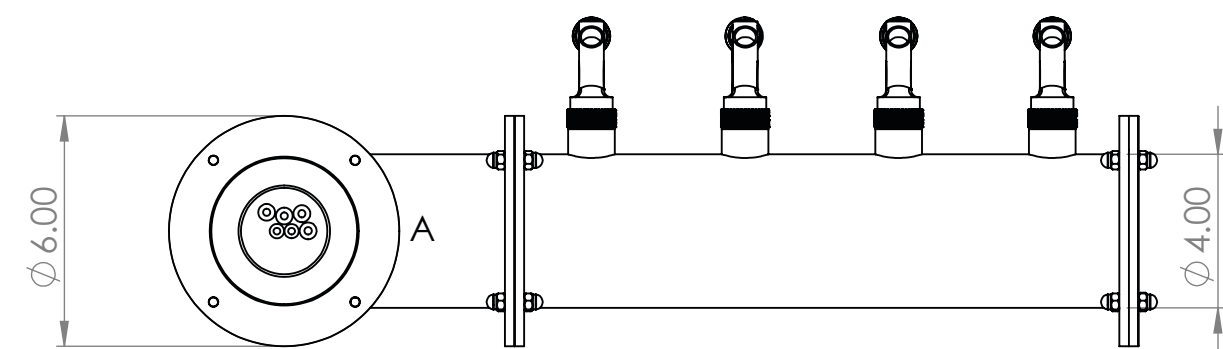

Isometric View
(For reference purpose only)

304SS tube connected to CBS NSF Flexible Total Barrier Tubing to 15lbs of Restriction

Suggested Drip Tray:
 BB716316 - 16" x 7" PVD/BSS Drip Tray
 BB716416 - 16" X 7" PVD/BSS Spray Drip Tray

Name		Date		Title:		
Drawn By:	Chillmax Beverages Solutions, LLC	11/15/2024		4T(4" OC) CANDY GOLD LINX L7 CH-MX CLD		
Approved By:	Production Manager			Part Number:	Revision:	
Material:	304 SS	Finish:	CANDY GOLD	BB102615-GLD-04GC		
Unless otherwise mentioned, dimensions are inches.					Scale:	1:5