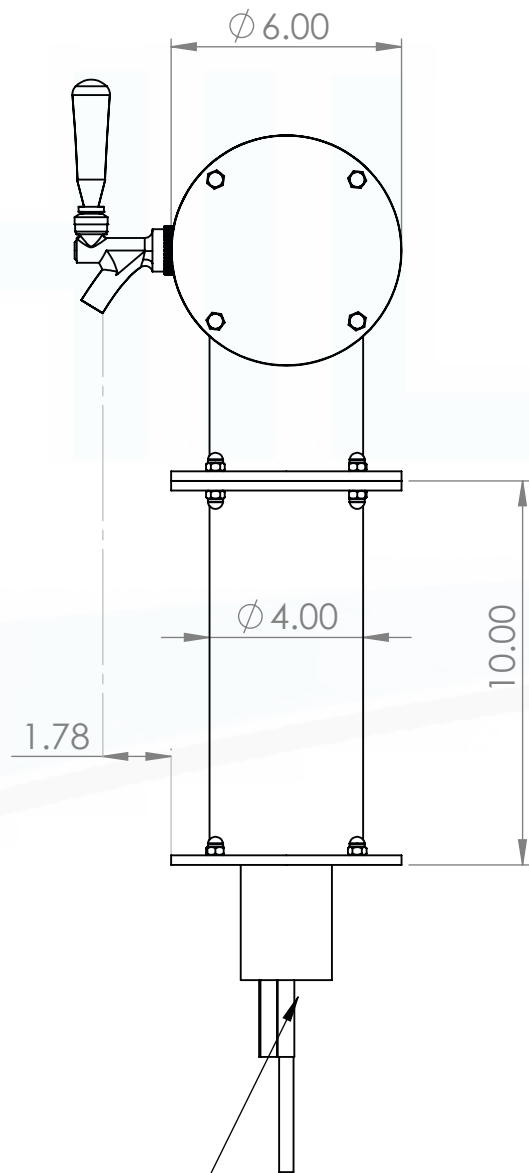

Isometric View
(For reference purpose only)

304SS tube connected to CBS NSF Flexible Total Barrier Tubing to 15lbs of Restriction

Suggested Drip Tray:
 BB716316 - 16" x 7" PVD/BSS Drip Tray
 BB716416 - 16" X 7" PVD/BSS Spray Drip Tray

Name		Date		Title:		
Drawn By:	Chillmax Beverages Solutions, LLC	11/15/2024		4T(4" OC) CANDY GOLD LINX L7 CH-MX CLD		
Approved By:	Production Manager			Part Number:	Revision:	
Material:	304 SS	Finish:	CANDY GOLD	BB102615-GLD-04GC		
Unless otherwise mentioned, dimensions are inches.					Scale:	1:5