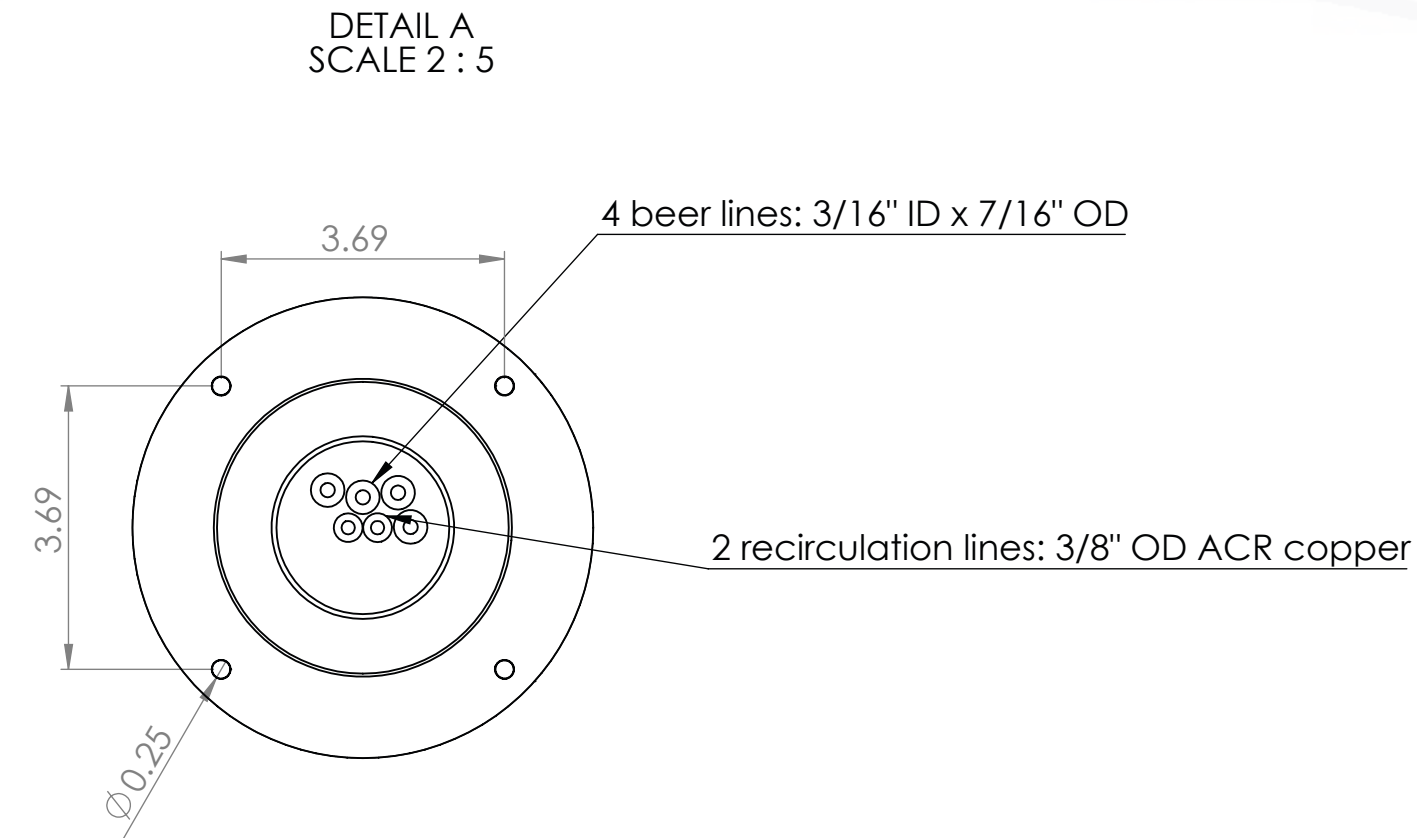

Isometric View
(For reference purpose only)

304SS tube connected to CBS NSF Flexible Total Barrier Tubing to 15lbs of Restriction

Suggested Drip Tray:
 BB716316 - 16" x 7" PVD/BSS Drip Tray
 BB716416 - 16" X 7" PVD/BSS Spray Drip Tray

Name		Date		Title:		
Drawn By:	Chillmax Beverages Solutions, LLC	11/15/2024		4T(4" OC) CANDY GOLD LINX L7 CH-MX CLD		
Approved By:	Production Manager			Part Number:	Revision:	
Material:	304 SS	Finish:	CANDY GOLD	BB102615-GLD-04GC		
Unless otherwise mentioned, dimensions are inches.					Scale:	1:5